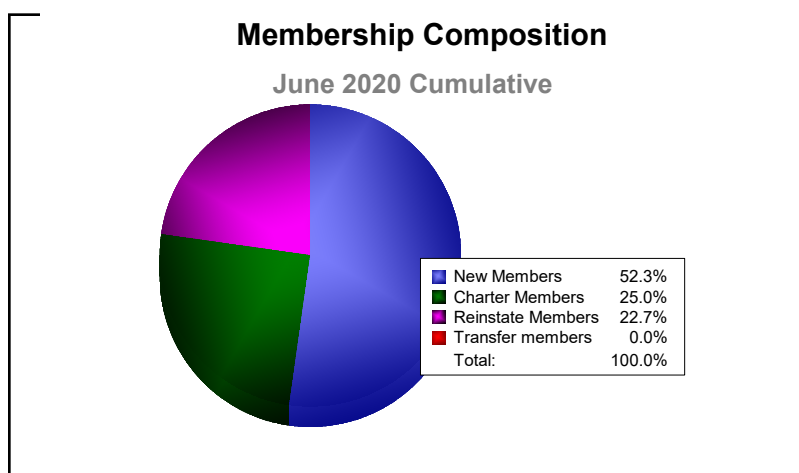

Year	New Clubs	Dropped Clubs	Gain/ Loss Clubs	New Members	Charter Members	Reinstate Members	Transfer Members	Total Member Added	Total Members Dropped	Gain/ Loss Members
2015-2016	0	-9	-9	0	0	0	0	0	-182	-182
2016-2017	7	-7	0	113	162	0	0	275	-178	97
2017-2018	2	-2	0	24	83	5	0	112	-177	-65
2018-2019	0	-11	-11	3	9	0	0	12	-242	-230
2019-2020	0	0	0	23	11	10	0	44	-2	42
<b>Average</b>	<b>2</b>	<b>-6</b>	<b>-4</b>	<b>33</b>	<b>53</b>	<b>3</b>	<b>0</b>	<b>89</b>	<b>-156</b>	<b>-68</b>

Year	New Clubs	Dropped Clubs	Gain/ Loss Clubs	New Members	Charter Members	Reinstate Members	Transfer Members	Total Member Added	Total Members Dropped	Gain/ Loss Members
2015-2016	0	0	0	99	16	18	1	134	-178	-44
2016-2017	1	0	1	222	20	8	1	251	-106	145
2017-2018	1	0	1	212	26	59	1	298	-209	89
2018-2019	2	0	2	64	53	34	0	151	-314	-163
2019-2020	7	0	7	157	179	23	2	361	-159	202
<b>Average</b>	<b>2</b>	<b>0</b>	<b>2</b>	<b>151</b>	<b>59</b>	<b>28</b>	<b>1</b>	<b>239</b>	<b>-193</b>	<b>46</b>