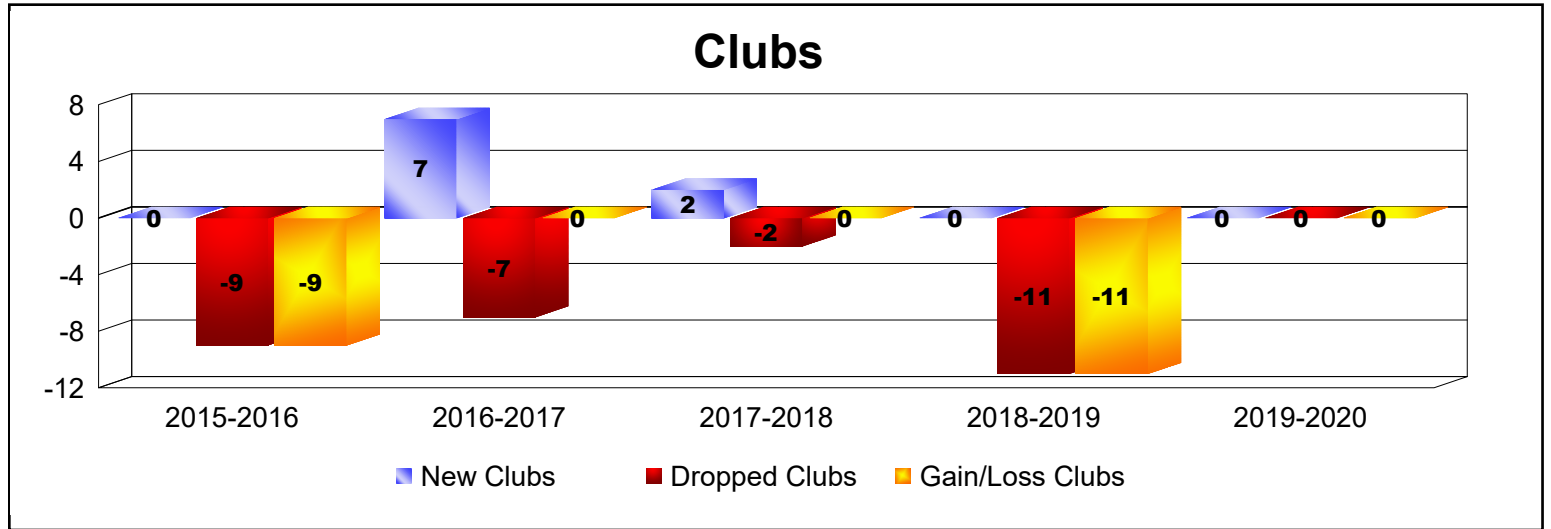

Year	New Clubs	Dropped Clubs	Gain/ Loss Clubs	New Members	Charter Members	Reinstate Members	Transfer Members	Total Member Added	Total Members Dropped	Gain/ Loss Members
2015-2016	0	-9	-9	0	0	0	0	0	-182	-182
2016-2017	7	-7	0	113	162	0	0	275	-178	97
2017-2018	2	-2	0	24	83	5	0	112	-177	-65
2018-2019	0	-11	-11	3	9	0	0	12	-242	-230
2019-2020	0	0	0	23	11	10	0	44	-2	42
<b>Average</b>	<b>2</b>	<b>-6</b>	<b>-4</b>	<b>33</b>	<b>53</b>	<b>3</b>	<b>0</b>	<b>89</b>	<b>-156</b>	<b>-68</b>

Year	New Clubs	Dropped Clubs	Gain/ Loss Clubs	New Members	Charter Members	Reinstate Members	Transfer Members	Total Member Added	Total Members Dropped	Gain/ Loss Members
2015-2016	0	0	0	99	16	18	1	134	-178	-44
2016-2017	1	0	1	222	20	8	1	251	-106	145
2017-2018	1	0	1	212	26	59	1	298	-209	89
2018-2019	2	0	2	64	53	34	0	151	-314	-163
2019-2020	7	0	7	157	179	23	2	361	-159	202
<b>Average</b>	<b>2</b>	<b>0</b>	<b>2</b>	<b>151</b>	<b>59</b>	<b>28</b>	<b>1</b>	<b>239</b>	<b>-193</b>	<b>46</b>