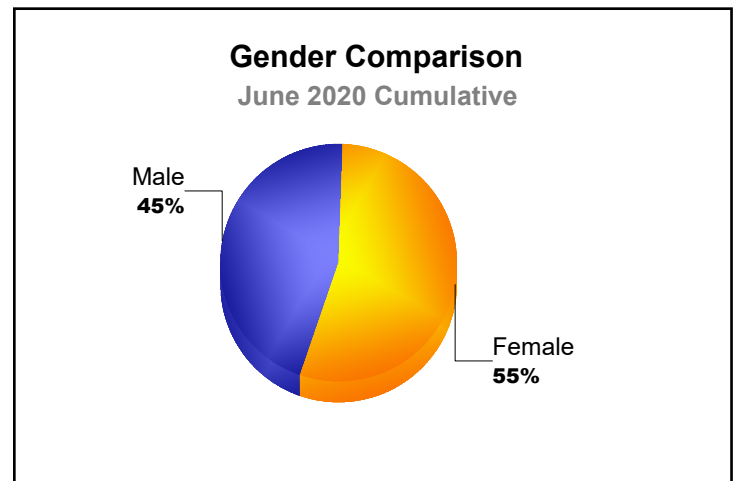

Year	New Clubs	Dropped Clubs	Gain/ Loss Clubs	New Members	Charter Members	Reinstate Members	Transfer Members	Total Member Added	Total Members Dropped	Gain/ Loss Members
2015-2016	0	-9	-9	0	0	0	0	0	-182	-182
2016-2017	7	-7	0	113	162	0	0	275	-178	97
2017-2018	2	-2	0	24	83	5	0	112	-177	-65
2018-2019	0	-11	-11	3	9	0	0	12	-242	-230
2019-2020	0	0	0	23	11	10	0	44	-2	42
<b>Average</b>	<b>2</b>	<b>-6</b>	<b>-4</b>	<b>33</b>	<b>53</b>	<b>3</b>	<b>0</b>	<b>89</b>	<b>-156</b>	<b>-68</b>