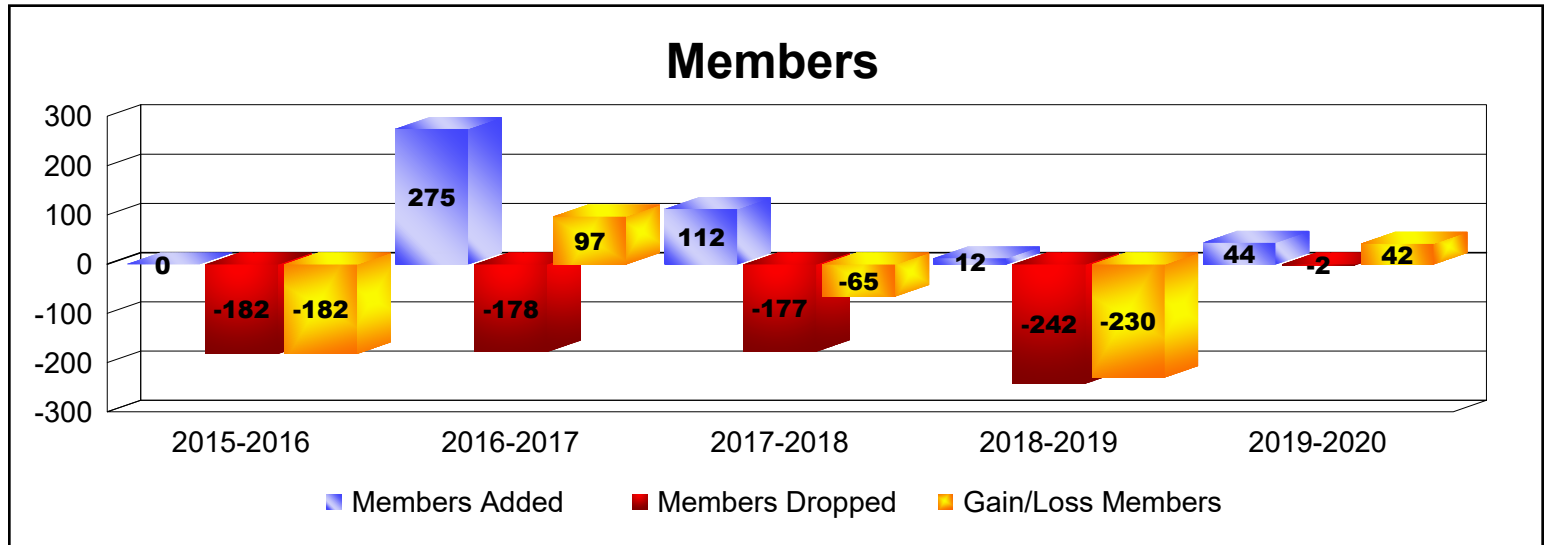

Year	New Clubs	Dropped Clubs	Gain/ Loss Clubs	New Members	Charter Members	Reinstate Members	Transfer Members	Total Member Added	Total Members Dropped	Gain/ Loss Members
2015-2016	0	-9	-9	0	0	0	0	0	-182	-182
2016-2017	7	-7	0	113	162	0	0	275	-178	97
2017-2018	2	-2	0	24	83	5	0	112	-177	-65
2018-2019	0	-11	-11	3	9	0	0	12	-242	-230
2019-2020	0	0	0	23	11	10	0	44	-2	42
<b>Average</b>	<b>2</b>	<b>-6</b>	<b>-4</b>	<b>33</b>	<b>53</b>	<b>3</b>	<b>0</b>	<b>89</b>	<b>-156</b>	<b>-68</b>

Year	New Clubs	Dropped Clubs	Gain/ Loss Clubs	New Members	Charter Members	Reinstate Members	Transfer Members	Total Member Added	Total Members Dropped	Gain/ Loss Members
2015-2016	0	0	0	99	16	18	1	134	-178	-44
2016-2017	1	0	1	222	20	8	1	251	-106	145
2017-2018	1	0	1	212	26	59	1	298	-209	89
2018-2019	2	0	2	64	53	34	0	151	-314	-163
2019-2020	7	0	7	157	179	23	2	361	-159	202
<b>Average</b>	<b>2</b>	<b>0</b>	<b>2</b>	<b>151</b>	<b>59</b>	<b>28</b>	<b>1</b>	<b>239</b>	<b>-193</b>	<b>46</b>